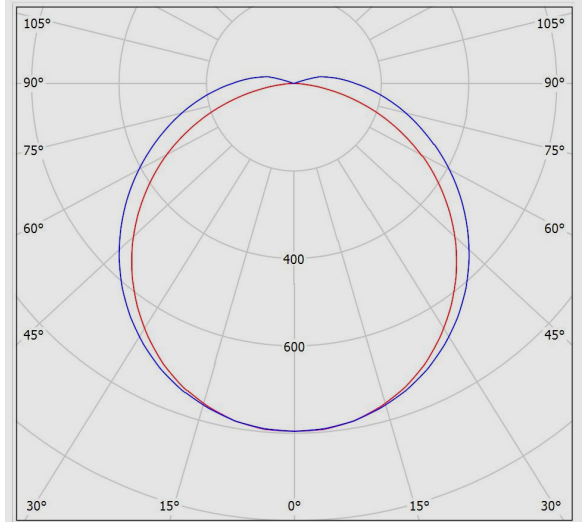

لديسيل - چراغ خطي ضد نم و غبار لديسيل طول 60

نمودار فتومتریک

Glare Evaluation According to UGR													
p Ceiling		70	70	50	50	30	p Walls		50	30	50	30	30
p Floor		20	20	20	20	20	p Floor		20	20	20	20	20
Room Size	Viewing direction at right angles to lamp axis	Viewing direction parallel to lamp axis											
X Y													
2H	2H	20.3	21.6	20.6	21.9	22.3	21.7	23.0	22.0	23.3	23.6		
	3H	21.6	22.8	22.0	23.2	23.5	23.8	25.0	24.1	25.3	25.7		
	4H	22.0	23.2	22.4	23.6	23.9	24.8	26.0	25.2	26.3	26.7		
	6H	22.3	23.4	22.7	23.8	24.1	25.9	27.0	26.3	27.4	27.8		
	8H	22.3	23.4	22.8	23.8	24.2	26.5	27.5	26.9	27.9	28.3		
4H	12H	22.4	23.4	22.8	23.7	24.2	27.1	28.1	27.5	28.5	28.9		
	2H	21.1	22.3	21.5	22.6	23.0	22.2	23.4	22.6	23.7	24.1		
	3H	22.6	23.6	23.1	24.0	24.4	24.5	25.5	24.9	25.9	26.3		
	4H	23.2	24.1	23.7	24.5	25.0	25.7	26.6	26.2	27.0	27.5		
	6H	23.6	24.3	24.0	24.8	25.3	27.0	27.8	27.5	28.2	28.7		
8H	12H	23.7	24.4	24.2	24.8	25.3	27.7	28.4	28.2	28.9	29.4		
	4H	23.8	24.5	24.2	24.9	25.4	26.0	26.7	26.4	27.1	27.6		
	6H	24.3	24.9	24.8	25.4	25.9	27.4	28.0	28.0	28.5	29.1		
	8H	24.5	25.0	25.0	25.5	26.1	28.3	28.8	28.8	29.3	29.9		
	12H	24.6	25.0	25.1	25.6	26.2	29.2	29.6	29.7	30.2	30.7		
12H	4H	23.9	24.6	24.4	25.0	25.6	26.0	26.6	26.5	27.1	27.6		
	6H	24.5	25.1	25.1	25.6	26.2	27.5	28.0	28.0	28.5	29.1		
	8H	24.8	25.3	25.4	25.8	26.4	28.4	28.8	28.9	29.4	29.9		
	Variation of the observer position for the luminaire distances S												
	S = 1.0H	+0.1 / -0.1					+0.1 / -0.1						
S = 1.5H	+0.2 / -0.4					+0.2 / -0.2							
S = 2.0H	+0.4 / -0.8					+0.3 / -0.4							
Standard table	BK05					BK10							
Correction Surround	7.1					12.4							
Corrected Glare Indices referring to 2500lm Total Luminous Flux													